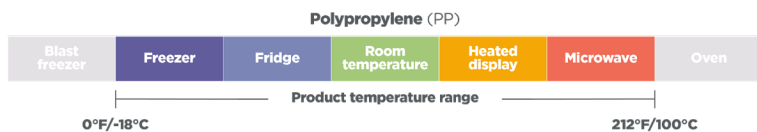

What temperature range is recommended?