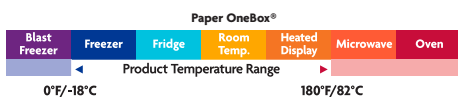

SUPC	Item	Dimensions	Cube	Weight	Count
Kraft OneBox® - Made from compostable board.					
7131957	NOB01KEC	37oz., 4.5" X 4.5" X 2.5"	3.6	19.2	312
7131975	NOB02KEC	55 oz., 9.0" X 4.85" X 2.0"	2.0	11.0	100
7131948	NOB03KEC	66 oz., 6.5" X 4.5" X 3.25"	2.8	15.35	160
7131967	NOB04SKEC	77 oz., 9.00" X 4.85" X 2.75"	3.8	19.19	162
7131946	NOB08KEC	46 oz., 4.5" X 4.5" X 3.25"	2.6	16.2	200