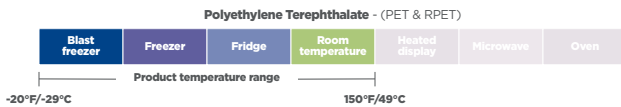

Sysco SUPC	Product number	Brand	Description	Dimensions (in.)	Capacity (oz.)	Material	Color	Case pack	Cup/Lid Size
7473299	YP9CSYS	Sysco Imperial	9 oz. Drink Cup	3.7 x 2.9	9	RPET	Clear	975	"A" Size
4070987	P45CINSERT	Pactiv Evergreen	4.5 oz. Cup Insert	3.5 x 1.2	4.5	RPET	Clear	1,224	"A" Size
7473461	YLP20CSYS	EarthChoice	Flat Lid, Straw Slot for "A" Size Cold Cups	3.8 x 0.3	-	RPET	Clear	1,020	"A" Size
7763875	YLP20CNH	EarthChoice	Flat Lid, No Straw Slot for "A" Size Cold Cups	3.8 x 0.3	-	RPET	Clear	1,020	"A" Size
7783737	YPDL20C	EarthChoice	Dome lid, 1" Hole for "A" Size Cold Cups	3.8 x 1.8	-	RPET	Clear	900	"A" Size
7763768	YPDL20CNH	EarthChoice	Dome lid, No Hole for "A" Size Cold Cups	3.8 x 1.8	-	RPET	Clear	900	"A" Size
7131355	YP1412CSYSA	Sysco Imperial	12 oz. Drink Cup	3.9 x 4	12	RPET	Clear	420	"B" Size
7064617	YP160CSYSA	Sysco Imperial	16 oz. Drink Cup	3.9 x 4.7	16	RPET	Clear	840	"B" Size
7064586	YP21CSYSA	Sysco Imperial	20 oz. Drink Cup	3.9 x 5.2	20	RPET	Clear	720	"B" Size
7064588	YP24CSYSA	Sysco Imperial	24 oz. Drink Cup	3.9 x 6	24	RPET	Clear	720	"B" Size
4071009	PP04INSERT	Pactiv Evergreen	4 oz. Cup Insert	3.6 x 1.1	4	PP	Clear	750	"B" Size
7473477	YLP24CSYS	Sysco Imperial	Flat lid, Straw Slot for "B" Size Cold Cups	4 x 0.3	-	RPET	Clear	1,020	"B" Size
7761721	YLP24CNH	EarthChoice	Flat lid, No Straw Slot for "B" Size Cold Cups	4 x 0.3	-	RPET	Clear	1,020	"B" Size
8001770	YPDL24CNH	EarthChoice	Dome lid, No Hole for "B" Size Cold Cups	4 x 1.8	-	RPET	Clear	900	"B" Size
7877162	YPDL24C	EarthChoice	Dome lid, 1" Hole for "B" Size Cold Cups	4 x 1.8	-	RPET	Clear	900	"B" Size
7877192	YPDL24CLH	EarthChoice	Dome lid, 1" Hole for "B" Size Cold Cups	4 x 1.8	-	RPET	Clear	900	"B" Size
7175677	YPDL24CXLH	Pactiv Evergreen	Dome lid, XL Hole for "B" Size Cold Cups	4 x 1.3	-	PET	Clear	900	"B" Size

PactivEvergreen.com

Visit our website today to view our range of packaging solutions.

These guidelines are supplied to assist you in determining the proper use of Pactiv Evergreen products. They are based upon testing and published guidelines and are reliable in most applications. However, because every food supplier's recipes, ingredients, processes and supply chain is unique, these guidelines are not a substitute for product testing. Confirmation of product acceptability under your specific conditions of use must be done by you.