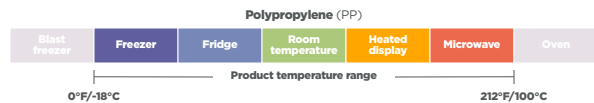

Sysco SUPC	Product number	Brand	Description	Dimensions (in.)	Capacity (oz.)	Material	Color	Case pack	Cup/Lid Size
7473299	YP9CSYS	Sysco Imperial	9 oz. Drink Cup	3.7 x 2.9	9	RPET	Clear	975	"A" Size
4070987	P45CINSERT	Pactiv Evergreen	4.5 oz. Cup Insert	3.5 x 1.2	4.5	RPET	Clear	1,224	"A" Size
7473461	YLP20CSYS	EarthChoice	Flat Lid, Straw Slot for "A" Size Cold Cups	3.8 x 0.3	-	RPET	Clear	1,020	"A" Size
7763875	YLP20CNH	EarthChoice	Flat Lid, No Straw Slot for "A" Size Cold Cups	3.8 x 0.3	-	RPET	Clear	1,020	"A" Size
7783737	YPDL20C	EarthChoice	Dome lid, 1" Hole for "A" Size Cold Cups	3.8 x 1.8	-	RPET	Clear	900	"A" Size
7763768	YPDL20CNH	EarthChoice	Dome lid, No Hole for "A" Size Cold Cups	3.8 x 1.8	-	RPET	Clear	900	"A" Size
7131355	YP1412CSYSA	Sysco Imperial	12 oz. Drink Cup	3.9 x 4	12	RPET	Clear	420	"B" Size
7064617	YP160CSYSA	Sysco Imperial	16 oz. Drink Cup	3.9 x 4.7	16	RPET	Clear	840	"B" Size
7064586	YP21CSYSA	Sysco Imperial	20 oz. Drink Cup	3.9 x 5.2	20	RPET	Clear	720	"B" Size
7064588	YP24CSYSA	Sysco Imperial	24 oz. Drink Cup	3.9 x 6	24	RPET	Clear	720	"B" Size
4071009	PP04INSERT	Pactiv Evergreen	4 oz. Cup Insert	3.6 x 1.1	4	PP	Clear	750	"B" Size
7473477	YLP24CSYS	Sysco Imperial	Flat lid, Straw Slot for "B" Size Cold Cups	4 x 0.3	-	RPET	Clear	1,020	"B" Size
7761721	YLP24CNH	EarthChoice	Flat lid, No Straw Slot for "B" Size Cold Cups	4 x 0.3	-	RPET	Clear	1,020	"B" Size
8001770	YPDL24CNH	EarthChoice	Dome lid, No Hole for "B" Size Cold Cups	4 x 1.8	-	RPET	Clear	900	"B" Size
7877162	YPDL24C	EarthChoice	Dome lid, 1" Hole for "B" Size Cold Cups	4 x 1.8	-	RPET	Clear	900	"B" Size
7877192	YPDL24CLH	EarthChoice	Dome lid, 1" Hole for "B" Size Cold Cups	4 x 1.8	-	RPET	Clear	900	"B" Size
7175677	YPDL24CXLH	Pactiv Evergreen	Dome lid, XL Hole for "B" Size Cold Cups	4 x 1.3	-	PET	Clear	900	"B" Size