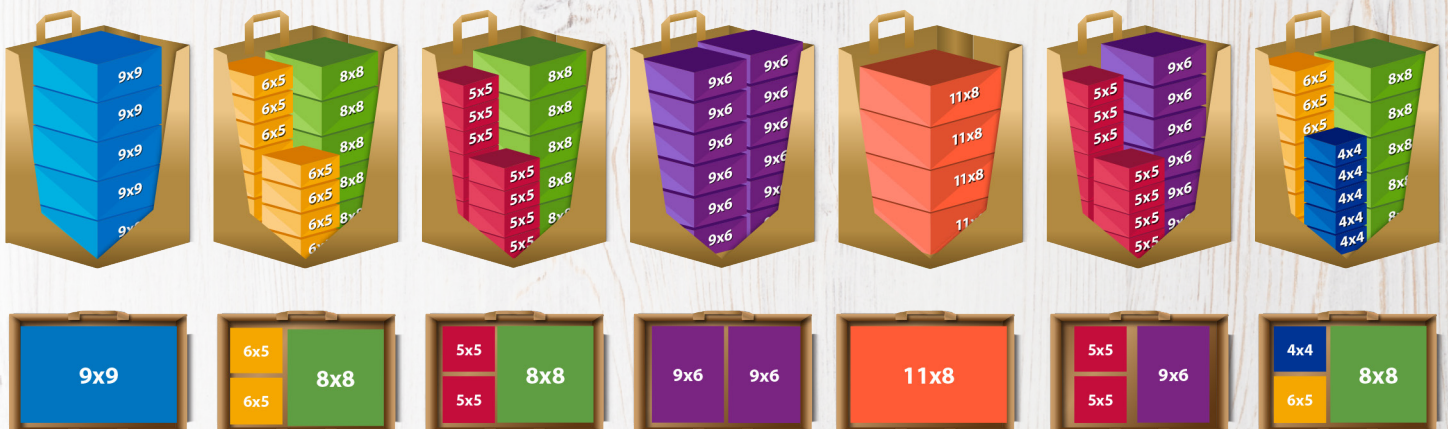

# Creating the right To-Go/Delivery Packaging Solution is one of the Most Important Decisions.

A package that maintains food quality and travels securely is a key element to a successful to-go program.

The First Key Element is Selecting the **Right Container** for your Food.

The Next Key Element is Selecting the **Right Size Bag** to Securely Transport the Food.

How do you ensure optimal food integrity and secure transportation of your food? We make that easy! No matter what your cuisine type is, we have your packaging solution covered. The Illustrations on this are color coded and coordinate with the product listings which you will find on the next three pages of this brochure.

These layouts utilize SUPC#1594169 - 10 x 6.75 x 12 Paper To-Go Bag with Handle

These layouts utilize SUPC#1586918 - 12 x 9 x 15.75 Paper To-Go Bag with Handle

Featuring Sustainable Choices

**Reduce** - We strive to minimize packaging, petroleum materials and energy use across the supply chain.