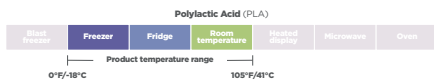

Sysco SUPC	Product Number	Brand	Description	Case Pack	Lid Match (Product Number / Sysco SUPC)			
					Flat	Sipper	Dome	Insert
5894227	9509117 | GC7	Greenware	7 oz. Cold Cup	1,000	-	-	-	-
8850919	9509100 | GC9OF	Greenware	9 oz. Old Fashioned "A" Size Cold Cup	1,000	9509111/7770332 9509127/1139094		9509120/4857809 9509121/6092177	9509125/ 1105022
9361221	9509102 | GC10	Greenware	10 oz. "C" Size ◊ Cold Cups	1,000	-	-	-	-
7736978	9509104 | GC1214CL	Greenware	12/14 oz. Classic "A" Size Cold Cup	1,000	9509111/7770332 9509127/1139094		9509120/4857809 9509121/6092177	9509125/ 1105022
7109466	9509133 | GC12SNT	Greenware	12/14 oz. "B" Size Cold Cup	1,000	9509112/8851313 9509128/2830483	9509132/ 7097457	9509122/4857811 9509123/6267502	9509125/ 1105022
5436193	9509138 | GC16T	Greenware	16 oz. "B" Size Cold Cup	1,000	9509112/8851313 9509128/2830483	9509132/ 7097457	9509122/4857811 9509123/6267502	9509125/ 1105022
7737729	9509106 | GC16S	Greenware	16/18 oz. "B" Size Cold Cup	1,000	9509112/8851313 9509128/2830483	9509132/ 7097457	9509122/4857811 9509123/6267502	9509125/ 1105022
7109474	9509135 | GC20	Greenware	20 oz. "B" Size Cold Cup	1,000	9509112/8851313 9509128/2830483	9509132/ 7097457	9509122/4857811 9509123/6267502	-
8851008	9509113 | GC24	Greenware	24 oz. "B" Size Cold Cup	600	9509112/8851313 9509128/2830483	9509132/ 7097457	9509122/4857811 9509123/6267502	-
7249747	9509144 | GC32T	Greenware	32 oz. "D" Size Cold Cup	300	9509130/9902822	-	-	-
1960283	9509126 | GC1214CP	Greenware	12 oz. "A" Size Cold Cup, Flat Lid, and Cup Insert	500	-	-	-	-
7311019	GC10SP01	Greenware	10 oz. "C" Size ◊ Cold Cup with Print	1,000	-	-	-	-
7311005	GC1214SP01	Greenware	12/14 oz. Classic "A" Size Cold Cup with Print	1,000	9509111/7770332 9509127/1139094		9509120/4857809 9509121/6092177	9509125/ 1105022
7311025	GC16TSP01	Greenware	16 oz. "B" Size Cold Cup with Print	1,000	9509112/8851313 9509128/2830483	9509132/ 7097457	9509122/4857811 9509123/6267502	9509125/ 1105022
7311257	GC16SSP01	Greenware	16/18 oz. "B" Size Cold Cup with Print	1,000	9509112/8851313 9509128/2830483	9509132/ 7097457	9509122/4857811 9509123/6267502	9509125/ 1105022
7311021	GC20SP01	Greenware	20 oz. "B" Size Cold Cup with Print	1,000	9509112/8851313 9509128/2830483	9509132/ 7097457	9509122/4857811 9509123/6267502	-

◊ "C" size lids are only available in PET.

Compostable* Lids and Inserts for PLA Clear Cold Cups

Sysco SUPC	Product Number	Brand	Description	Material	Color	Case Pack
7770332	9509111 | LGC9/1214	Greenware	Flat X-Slot Lid for "A" Size Cup	PLA	Clear	1,000
8851313	9509112 | LGC12-24	Greenware	Flat X-Slot Lid for "B" Size Cup	PLA	Clear	1,000
9902822	9509130 | LGC32	Greenware	Flat X-Slot Lid for "D" Size Cup	PLA	Clear	1,000
1139094	9509127 | LGC9/1214F	Greenware	Flat Lid with No Slot for "A" Size Cup	PLA	Clear	1,000
2830483	9509128 | LGC12-24F	Greenware	Flat Lid with No Slot for "B" Size Cup	PLA	Clear	1,000
7097457	9509132 | SLGC12-24	Greenware	Strawless Sipper Lid for "B" Size Cup	PLA	Clear	1,000
4857809	9509120 | DLGC9/1214	Greenware	Dome Lid with 1" Hole for "A" Size Cup	PLA	Clear	1,000
4857811	9509122 | DLGC12-24	Greenware	Dome Lid with 1" Hole for "B" Size Cup	PLA	Clear	1,000
6092177	9509121 | DLGC9/1214NH	Greenware	Dome Lid with No Hole for "A" Size Cup	PLA	Clear	1,000
6267502	9509123 | DLGC12-24NH	Greenware	Dome Lid with No Hole for "B" Size Cup	PLA	Clear	1,000
1105022	9509125 | GCI4	Greenware	4 oz. Insert for Cold Cup	PLA	Clear	1,000