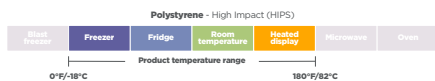

Kids Cups, Lids, and Straws

Sysco SUPC	Product Number	Brand	Description	Material	Color	Case Pack
4076438	950709301	Fabri-Kal	12 oz. Aquarium Print - Includes Cup, Lid, and Straws	PP/LDPE	Clear	250
4031920	950709601	Fabri-Kal	12 oz. Aquarium Print - Includes Cup, Lid, and Straws	PP/LDPE	Clear	500
7148684	950709901	Fabri-Kal	12 oz. Recycle Friends Print - Includes Cup, Lid, and Straws	PP/LDPE	White	500

Translucent Cold Cups

Sysco SUPC	Product Number	Brand	Description	Material	Color	Case Pack	Lid Match (Product Number / Sysco SUPC)
7167297	YE9SYSYA	Sysco	Reliance 9 oz. Cold Cup	HIPS	Translucent	2,000	-
7131358	YE5SYSYA	Sysco	Reliance 5 oz. Cold Cup	HIPS	Translucent	2,520	-
7064580	YE12SYSYA	Sysco	Reliance 12 oz. Cold Cup	HIPS	Translucent	855	YLP16C/7461128
7358304	YE160SYS	Sysco	Reliance 16 oz. Cold Cup	HIPS	Translucent	960	YLP22C/7521897
7358995	YE160CSY	Sysco	Classic 16 oz. Cold Cup	HIPS	Translucent	960	
747089	9500018	Fabri-Kal	RK 3 oz. Cold Cup	HIPS	Translucent	2,500	-
693747	9508020	Fabri-Kal	RK 5 oz. Cold Cup	HIPS	Translucent	2,500	-
693762	9508022	Fabri-Kal	RK 7 oz. Cold Cup	HIPS	Translucent	2,500	-
693770	9508024	Fabri-Kal	RK 9 oz. Cold Cup	HIPS	Translucent	2,500	9508053/974853 9508068/323376
5304720	9508026	Fabri-Kal	RK 10 oz. Cold Cup	HIPS	Translucent	2,500	
1124290	9508028	Fabri-Kal	RK 12 oz. Cold Cup	HIPS	Translucent	1,000	-
747071	9508030	Fabri-Kal	RK 14 oz. Cold Cup	HIPS	Translucent	1,000	-
5235171	9508032	Fabri-Kal	RK 16 oz. Cold Cup	HIPS	Translucent	1,000	9508076/5132909 9508056/1568326