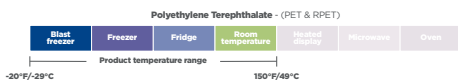

Polyethylene Terephthalate - (PET & RPET)

Lids for PET & RPET Cold Cups

RPET Lid are made with a minimum of 25% post-consumer recycled (PCR) material.

Sysco SUPC	Product Number	Brand	Description	Material	Color	Case Pack
7473461	YLP20CSYS	Sysco	Imperial Flat Lid with Straw Slot for Cold Cup	PET	Clear	1,020
7472337	YLP22CSYS	Sysco	Imperial Flat Lid with Straw Slot for Cold Cup	PET	Clear	1,680
7473477	YLP24CSYS	Sysco	Imperial Flat Lid with Straw Slot for Cold Cup	RPET	Clear	1,020
7757182	YLP20C	EarthChoice	Flat Lid with Straw Slot for "A" Size Cold Drink Cup	RPET	Clear	1,020
7763875	YLP20CNH	EarthChoice	Flat Lid No Straw Slot for "A" Size Cold Drink Cup Cup	RPET	Clear	1,020
7783737	YPDL20C	EarthChoice	Dome Lid with Hole for "A" Size Cold Drink Cup	RPET	Clear	900
7763768	YPDL20CNH	EarthChoice	Dome Lid with No Hole for "A" Size Cold Drink Cup	RPET	Clear	900
7761291	YLP24C	EarthChoice	Flat Lid with Straw Slot for "B" Size Cold Drink Cup	RPET	Clear	1,020
7761721	YLP24CNH	EarthChoice	Flat Lid No Straw Slot for "B" Size Cold Drink Cup	RPET	Clear	1,020
7877162	YPDL24C	EarthChoice	Dome Lid with Hole for "B" Size Cold Drink Cup	RPET	Clear	900
7877192	YPDL24CLH	EarthChoice	Dome Lid with Large Hole for "B" Size Cold Drink Cup	RPET	Clear	900
8001770	YPDL24CNH	EarthChoice	Dome Lid with No Hole for "B" Size Cold Drink Cup	RPET	Clear	900
7783826	YLP32C	EarthChoice	Flat lid with Straw Slot for "D" Size Cold Drink Cup	RPET	Clear	975
7182402	YLP24CLESS1	EarthChoice	Strawless Sipper Lid for "B" Size Cold Drink Cup	RPET	Clear	1,080
7182406	YLP32ICLESS1	EarthChoice	Strawless Sipper Lid for "Q" Size Cold Drink Cup	RPET	Clear	900
4071009	PPO4INSERT	EarthChoice	4 oz. Insert for Cold Cup	PP	Clear	750
323376	9508068 LKC9/10F	Fabri-Kal	Flat No Slot Lid for 9/10 oz. Cup	PET	Clear	2,500
974853	9508053 LKC9/10	Fabri-Kal	Flat X-Slot Lid for 9/10 oz. Cup	PET	Clear	2,500
5132909	9508076 LKC12/20FX	Fabri-Kal	Flat X-Slot Lid for 9OF and 1214 oz. Cup	PET	Clear	1,000
1568326	9508056 LKC12/20F	Fabri-Kal	Flat Lid with No Hole for 9OF and 1214 oz. Cup	PET	Clear	1,000
5620863	9508059 DLKC12/20NH	Fabri-Kal	Dome Lid No Hole for 9OF and 1214 oz. Cup	PET	Clear	1,000
9903050	9508082 SLKC12/24	Fabri-Kal	Strawless Sipper Lid for 12-24 oz. Cup	PET	Clear	1,000
7039979	9508079 LKC16/24FX	Fabri-Kal	Flat X-Slot Lid for 12-24 oz. Cup	PET	Clear	1,000
7890326	9508067 LKC16/24F	Fabri-Kal	Flat No Slot Lid for 12-24 oz. Cup	PET	Clear	1,000
1229564	9508058 DLKC16/24	Fabri-Kal	Dome Lid 1" Hole for 12-24 oz. Cup	PET	Clear	1,000
404923	9508060 DLKC16/24NH	Fabri-Kal	Dome Lid No Hole for 12-24 oz. Cup	PET	Clear	1,000
6455200	9508062 DLKC16/24S	Fabri-Kal	Dome Lid 1.75" Hole for 12-24 oz. Cup	PET	Clear	1,000
7043364	9508078 LS636FX	Fabri-Kal	Flat X-Slot Lid for 32 oz. Cup	PET	Clear	1,000
8259114	9508066 DLKC32S	Fabri-Kal	Dome Lid 1.75" Hole for 32 oz. Cup	PET	Clear	500
1433030	9508074 CI4	Fabri-Kal	4 oz. Insert for Cold Cup	PET	Clear	1,000
7050328	9508080 CI4W	Fabri-Kal	4 oz. Wide Insert for Cold Cup	PET	Clear	1,000