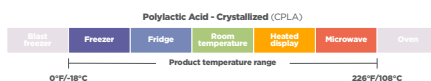

Lids for Paper Hot Cups

Sysco SUPC	Product Number	Brand	Description	Material	Color	Case Pack
2000556	DDL8SYS	Sysco	Classic Dome Lid for 8 oz. Paper Hot Cup	HIPS	White	1,000
2000513	DDL124BLDSYS	Sysco	Classic Dome Lid for 10-24 oz. Paper Hot Cup	HIPS	Black	1,000
2000521	DDL124WDSYS	Sysco	Classic Dome Lid for 10-24 oz. Paper Hot Cup	HIPS	White	1,000
2000493	DFL124TBWSYS	Sysco	Classic Tear Back Lid for 10-24 oz. Paper Hot Cup	HIPS	White	1,000
2189791	DDL4WD	Pactiv Evergreen	Dome Lid for 4 oz. Paper Hot Cup	HIPS	White	1,000
2189296	DDL8WD	Pactiv Evergreen	Dome Lid for 8 oz. Paper Hot Cup	HIPS	White	1,000
2975011	DFL8TBW	Pactiv Evergreen	Tear Back Lid for 8 oz. Paper Hot Cup	HIPS	White	1,000
1711942	DDL124BLD	Pactiv Evergreen	Dome Lid for 10-24 oz. Paper Hot Cup	HIPS	Black	1,000
1625662	DDL124WD	Pactiv Evergreen	Dome Lid for 10-24 oz. Paper Hot Cup	HIPS	White	1,000
7205159	LHCPLA1220	EarthChoice	Compostable* PLA Lid for 10-20 oz. for Hot Drink Cup	CPLA	White	1,000