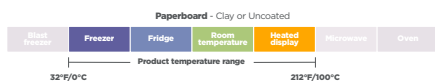

Cup Carriers

Sysco SUPC	Product Number	Brand	Description	Material	Color	Case Pack
2422733	D24CPCRY	Pactiv Evergreen	8-24 oz. 2-Cup Carrier	Paperboard	Kraft	250
2325118	D4CPCRY	Pactiv Evergreen	4-Cup Carrier	Paperboard	Kraft	200
2422717	D4CPCRY44	Pactiv Evergreen	4-Cup Carrier Up to 44 oz.	Paperboard	Kraft	150
1960459	M510032	EarthChoice	4-Cup Carrier	Fiber Blend	Natural	300
8146332	M5135040001	EarthChoice	4-Cup Carrier	Fiber Blend	Natural	132
8018188	YM527535	EarthChoice	2-Cup Carrier and Food Tray	Fiber Blend	Natural	200
8236842	YM527543	EarthChoice	4-Cup Carrier and Food Tray	Fiber Blend	Natural	210
8018861	YM527651	EarthChoice	2-Cup Carrier and Food Tray	Fiber Blend	Natural	100