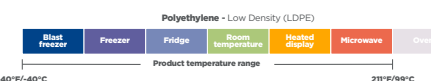

Kids Cups, Lids, and Straws

Sysco SUPC	Product Number	Brand	Description	Material	Color	Case Pack
4076438	950709301	Fabri-Kal	12 oz. Aquarium Print - Includes Cup, Lid, and Straws	PP/LDPE	Clear	250
4031920	950709601	Fabri-Kal	12 oz. Aquarium Print - Includes Cup, Lid, and Straws	PP/LDPE	Clear	500
7148684	950709901	Fabri-Kal	12 oz. Recycle Friends Print - Includes Cup, Lid, and Straws	PP/LDPE	White	500