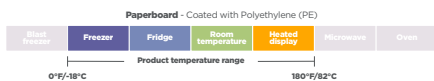

Paper Cold Cups

Sysco SUPC	Product Number	Brand	Description	Material	Color	Case Pack	Lid Match (Product Number / Sysco SUPC)
1992934	D5CCTDZ	Sysco	5 oz. Cold Cup with Trendz Print	Paperboard	White	1,200	-
1993692	D7CCTDZ	Sysco	7 oz. Cold Cup with Trendz Print	Paperboard	White	1,200	-
1993704	D9CCTDZ	Sysco	9 oz. Cold Cup with Trendz Print	Paperboard	White	1,200	-
1993718	D12SCCTDZ	Sysco	12 oz. Cold Cup with Trendz Print	Paperboard	White	1,200	DFL122SYS/1993803 DFL122/2220459 DFL122Z/2216087
1993726	D16CCTDZ	Sysco	16 oz. Cold Cup with Trendz Print	Paperboard	White	1,200	
1993734	D20CCTDZ	Sysco	20 oz. Cold Cup with Trendz Print	Paperboard	White	1,200	
1993742	D32CCTDZ	Sysco	32 oz. Cold Cup with Trendz Print	Paperboard	White	600	DFL32SYS/1993817 DFL32/2217200
2243113	D12CCCC	Pactiv Evergreen	12 oz. Cold Cup with Iconic Coca-Cola Print	Paperboard	White	1,200	DFL122SYS/1993803 DFL122/2220459 DFL122Z/2216087
2063382	D16CCCC	Pactiv Evergreen	16 oz. Cold Cup with Iconic Coca-Cola Print	Paperboard	White	1,200	
2179552	D32CCCC	Pactiv Evergreen	32 oz. Cold Cup with Iconic Coca-Cola Print	Paperboard	White	600	DFL32SYS/1993817 DFL32/2217200