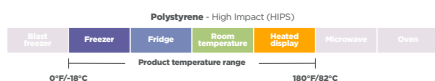

Lids for Paper Hot Cups

Sysco SUPC	Product Number	Brand	Description	Material	Color	Case Pack
2000556	DDL8SYS	Sysco	Classic Dome Lid for 8 oz. Paper Hot Cup	HIPS	White	1,000
2000513	DDL124BLDSYS	Sysco	Classic Dome Lid for 10-24 oz. Paper Hot Cup	HIPS	Black	1,000
2000521	DDL124WDSYS	Sysco	Classic Dome Lid for 10-24 oz. Paper Hot Cup	HIPS	White	1,000
2000493	DFL124TBWSYS	Sysco	Classic Tear Back Lid for 10-24 oz. Paper Hot Cup	HIPS	White	1,000
2189791	DDL4WD	Pactiv Evergreen	Dome Lid for 4 oz. Paper Hot Cup	HIPS	White	1,000
2189296	DDL8WD	Pactiv Evergreen	Dome Lid for 8 oz. Paper Hot Cup	HIPS	White	1,000
2975011	DFL8TBW	Pactiv Evergreen	Tear Back Lid for 8 oz. Paper Hot Cup	HIPS	White	1,000
1711942	DDL124BLD	Pactiv Evergreen	Dome Lid for 10-24 oz. Paper Hot Cup	HIPS	Black	1,000
1625662	DDL124WD	Pactiv Evergreen	Dome Lid for 10-24 oz. Paper Hot Cup	HIPS	White	1,000
7205159	LHCPLA1220	EarthChoice	Compostable* PLA Lid for 10-20 oz. for Hot Drink Cup	CPLA	White	1,000