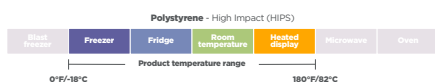

Sysco SUPC	Product Number	Brand	Description	Material	Color	Case Pack
2777979	YLEFA	Pactiv Evergreen	Flat Lid with Straw Slot for "A" Size, Foam Cup, Cold Beverages	HIPS	Translucent	1,000
2976019	YLEFAVW	Pactiv Evergreen	Vented Lid for "A" Size Foam Cup, Hot Beverages	HIPS	White	1,000
2777561	YLEFB	Pactiv Evergreen	Flat Lid with Straw Slot for "B" Size Foam Cup, Cold Beverages	HIPS	Translucent	1,000
3056987	YLHCFBESTW	Pactiv Evergreen	Sipper Lid for "B" Size Foam Cup, Hot Beverages	HIPS	White	1,000
3014000	YLTBSSFB	Pactiv Evergreen	Flat Lid with Straw Slot for "B" Size Foam Cup, Cold Beverages	HIPS	White	1,000
2976027	YLEFEVW	Pactiv Evergreen	Vented Lid for "E" Size Foam Cup, Hot Beverages	HIPS	White	1,000
3013979	YLTBSSFE	Pactiv Evergreen	Flat Lid with Straw Slot for "E" Size Foam Cup, Cold Beverages	HIPS	White	1,000
2976005	YLEFFVW	Pactiv Evergreen	Vented Lid for "F" Size Foam Cup, Hot Beverages	HIPS	White	1,000
3270343	YLFQ	Pactiv Evergreen	Flat Lid with Straw Slot for 32 oz. Foam Cup, Cold Beverages	HIPS	Translucent	1,040
2975003	YLEQ32INV	Pactiv Evergreen	Flat Lid for "Q" Size Foam Cup, Cold Beverages	HIPS	Translucent	1,040
2974923	YLEQ32IV	Pactiv Evergreen	Vented Flat Lid for "Q" Size Foam Cup, Cold Beverages	HIPS	Translucent	1,040
3270388	YLFR	Pactiv Evergreen	Flat Lid for "R" Size Foam Cup, Cold Beverages	HIPS	Translucent	1,050
2974958	YLER441V	Pactiv Evergreen	Vented Flat Lid for "R" Size Foam Cup, Cold Beverages	HIPS	Translucent	1,050
2777587	YLHCFBW	Pactiv Evergreen	Dome Lid for 12, 14, 16, 18 20, 24 oz. Foam Cup, Hot Beverages	HIPS	White	1,000
2975011	DFL8TBW	Pactiv Evergreen	Tear Back Lid for 8 oz. Foam and Paper Cup, Hot Beverages	HIPS	White	1,000