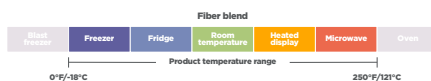

Cup Carriers

Sysco SUPC	Product Number	Brand	Description	Material	Color	Case Pack
2422733	D24CPCRY	Pactiv Evergreen	8-24 oz. 2-Cup Carrier	Paperboard	Kraft	250
2325118	D4CPCRY	Pactiv Evergreen	4-Cup Carrier	Paperboard	Kraft	200
2422717	D4CPCRY44	Pactiv Evergreen	4-Cup Carrier Up to 44 oz.	Paperboard	Kraft	150
1960459	M510032	EarthChoice	4-Cup Carrier	Fiber Blend	Natural	300
8146332	M5135040001	EarthChoice	4-Cup Carrier	Fiber Blend	Natural	132
8018188	YM527535	EarthChoice	2-Cup Carrier and Food Tray	Fiber Blend	Natural	200
8236842	YM527543	EarthChoice	4-Cup Carrier and Food Tray	Fiber Blend	Natural	210
8018861	YM527651	EarthChoice	2-Cup Carrier and Food Tray	Fiber Blend	Natural	100