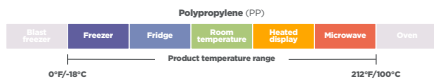

Polypropylene Clear Cold Cups

			Lid Match (Product Number / Sysco SUPC)				
Sysco SUPC	Product Number	Brand	Description	Case Pack	Flat	Dome	Insert
1018056	YPP1412N2	Pactiv Evergreen	12/14 oz. Cold Cup	900	YPPL24N/ 8033575		
1018090	YPP20N	Pactiv Evergreen	20 oz. Cold Cup	600			
1018112	YPP24N	Pactiv Evergreen	24 oz. Cold Cup	600			
994394	YPPM44N	Pactiv Evergreen	44 oz. Motor Cold Cup	270	YPPL44N/ 7080846		
7266849	9507004 | NC9OF	Fabri-Kal	NexClear 9 oz. Old Fashioned	1,000	9508056/ 1568326 9508076/ 5132909	9508059/ 5620863	9508074/ 1433030
7788088	9507008 | NC10	Fabri-Kal	NexClear 10 oz. Cold Cup	1,000	9508068/ 323376 9508053/ 974853		
7470257	9507060 | NC12S	Fabri-Kal	NexClear 12/14 oz. Cold Cup	1,000	9508079/ 7039979 9508067/ 7890326	9508058/ 1229564 9508060/ 404923 9508062/ 6455200	9508074/ 1433030 9508080/ 7050328
4987541	9507062 | NC16S	Fabri-Kal	NexClear 16/18 oz. Cold Cup	1,000			
2483915	9507065 | NC20	Fabri-Kal	NexClear 20 oz. Cold Cup	1,000			
2565689	9507076 | NC24	Fabri-Kal	NexClear 24 oz. Cold Cup	600