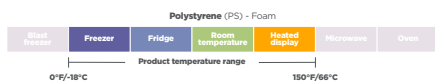

Sysco Drinkware

Your one-stop-shop in finding the solutions you need for every beverage!

PS-Foam Cups

Available only in select markets

Sysco SUPC	Product Number	Brand	Description	Material	Color	Case Pack	Lid Match (Product Number / Sysco SUPC)
2769141	YFF6CSYS	Sysco	Classic 6 oz. Cup	PS-Foam	White	1,000	YLEFEVW/2976027
2769156	YFA8CSYS	Sysco	Classic 8 oz. Cup	PS-Foam	White	1,000	DFL8TBW/2975011 YLEFAVW/2976019 YLEFEVW/2976027 YLEFA/2777979
2769160	FA10CSYS	Sysco	Classic 10 oz. Cup	PS-Foam	White	1,000	YLEFAVW/2976019 YLEFEVW/2976027 YLEFA/2777979
2769184	FB12CSYS	Sysco	Classic 12 oz. Squat Cup	PS-Foam	White	1,000	YLHCFBW/2777587 DFL124TBWSYS/2000493 YLTBSSFB/3014000 YLTBSSFE/3013979 YLEFEVW/2976027 YLHCFBESTW/3056987
2769174	FE12CSYS	Sysco	Classic 12 oz. Cup	PS-Foam	White	1,000	YLEFB/2777561 YLHCFBW/2777587 DFL124TBWSYS/2000493 YLTBSSFB/3014000 YLTBSSFE/3013979 YLEFEVW/2976027 YLHCFBESTW/3056987
2769191	YFB14CSYS	Sysco	Classic 14 oz. Cup	PS-Foam	White	1,000	YLHCFBW/2777587 YLTBSSFB/3014000 YLHCFBESTW/3056987
2769208	FB16CSYS	Sysco	Classic 16 oz. Cup	PS-Foam	White	1,000	YLEFB/2777561 YLHCFBW/2777587 YLTBSSFB/3014000 YLHCFBESTW/3056987
2769219	YFB20CSYS	Sysco	Classic 20 oz. Cup	PS-Foam	White	500	YLEFB/2777561 YLHCFBW/2777587 YLTBSSFB/3014000 YLHCFBESTW/3056987
2769226	FB24CSYS	Sysco	Classic 24 oz. Cup	PS-Foam	White	500	YLEFB/2777561 YLHCFBW/2777587 YLTBSSFB/3014000 YLHCFBESTW/3056987
2770273	YFQ32MSYS	Sysco	Classic 32 oz. Car Cup	PS-Foam	White	450	YLFQ/3270343
2770291	YFR32CSYS	Sysco	Classic 32 oz. Cup	PS-Foam	White	500	YLFR/3270388
2770339	YFR44MSYS	Sysco	Classic 44 oz. Car Cup	PS-Foam	White	340	YLFR/3270388 YLER441V/2974958