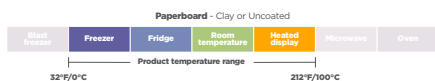

Hot Cup Sleeves

Sysco SUPC	Product Number	Brand	Description	Material	Color	Case Pack
2274035	DSLVBVRN	Pactiv Evergreen	Hot Cup Sleeve	Paperboard	Kraft	1,000
7142895	EC20000002	EarthChoice	Hot Cup Sleeve with EarthChoice Print	Paperboard	Kraft	1,300