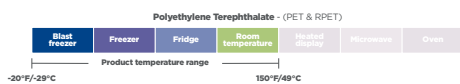

Lids for Translucent Cups

Sysco SUPC	Product Number	Brand	Description	Material	Color	Case Pack
7461128	YLP16C	EarthChoice	Flat Lid with Straw Slot for 12 oz. Translucent Cold Cup	RPET	Clear	1,125
7521897	YLP22C	Pactive Evergreen	Flat Lid with Straw Slot for 16 oz. Translucent Cold Cup	PET	Clear	1,680
974853	9508053 | LKC9/10	Fabri-Kal	Flat X-Slot Lid for 9/10 oz. Cup	PET	Clear	2,500
323376	9508068 | LKC9/10F	Fabri-Kal	Flat No Slot Lid for 9/10 oz. Cup	PET	Clear	2,500
5132909	9508076 | LKC12/20FX	Fabri-Kal	Flat X-Slot Lid for 16 oz. Translucent Cup	PET	Clear	1,000
1568326	9508056 | LKC12/20F	Fabri-Kal	Flat Lid with No Hole for 16 oz. Translucent Cup	PET	Clear	1,000