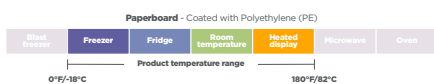

*Commercially compostable only. Facilities may not exist in your area. Not suitable for home composting.