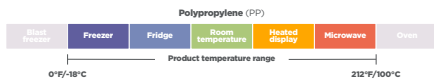

* Commercially compostable only. Facilities may not exist in your area. Not suitable for home composting.

PactivEvergreen.com

Visit our website today to view our range of packaging solutions.

These guidelines are supplied to assist you in determining the proper use of Pactiv Evergreen products. They are based upon testing and published guidelines and are reliable in most applications. However, because every food supplier's recipes, ingredients, processes and supply chain is unique, these guidelines are not a substitute for product testing. Confirmation of product acceptability under your specific conditions of use must be done by you.