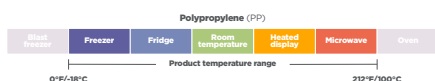

Kids Cups, Lids, and Straws

Sysco SUPC	Product Number	Brand	Description	Material	Color	Case Pack
4076438	950709301	Fabri-Kal	12 oz. Aquarium Print - Includes Cup, Lid, and Straws	PP/LDPE	Clear	250
4031920	950709601	Fabri-Kal	12 oz. Aquarium Print - Includes Cup, Lid, and Straws	PP/LDPE	Clear	500
7148684	950709901	Fabri-Kal	12 oz. Recycle Friends Print - Includes Cup, Lid, and Straws	PP/LDPE	White	500