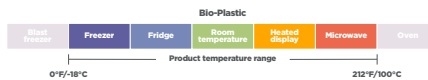

* Commercially compostable only. Facilities may not exist in your area. Not suitable for home composting.

PactivEvergreen.com

Visit our website today to view our range of packaging solutions.

These guidelines are supplied to assist you in determining the proper use of Pactiv Evergreen products. They are based upon testing and published guidelines and are reliable in most applications. However, because every food supplier's recipes, ingredients, processes and supply chain is unique, these guidelines are not a substitute for product testing. Confirmation of product acceptability under your specific conditions of use must be done by you.