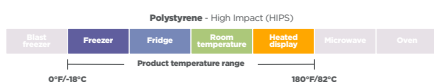

Lids for Paper Cold Cups

Sysco SUPC	Product Number	Brand	Description	Material	Color	Case Pack
1993803	DFL122SYS	Sysco	Flat Lid with Straw Slot for 12-22 oz. Paper Cold Cup	HIPS	Translucent	1,200
1993817	DFL32SYS	Sysco	Flat Lid with Straw Slot for 32 oz. Paper Cold Cup	HIPS	Translucent	600
2220459	DFL122	Pactiv Evergreen	Flat Lid with Straw Slot for 12-22 oz. Paper Cold Cup	HIPS	Translucent	1,200
2216087	DFL122Z	Pactiv Evergreen	Flat Lid with Straw Slot for 12-22 oz. Paper Cold Cup	HIPS	Translucent	2,400
2217200	DFL32	Pactiv Evergreen	Flat Lid with Straw Slot for 32 oz. Paper Cold Cup	HIPS	Translucent	600