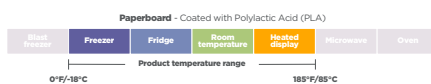

*Commercially compostable only. Facilities may not exist in your area. Not suitable for home composting.