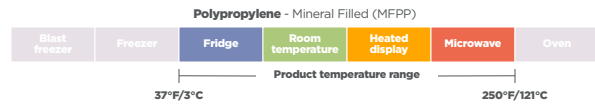

What temperature range is recommended?