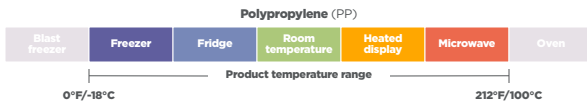

What temperature range is recommended?